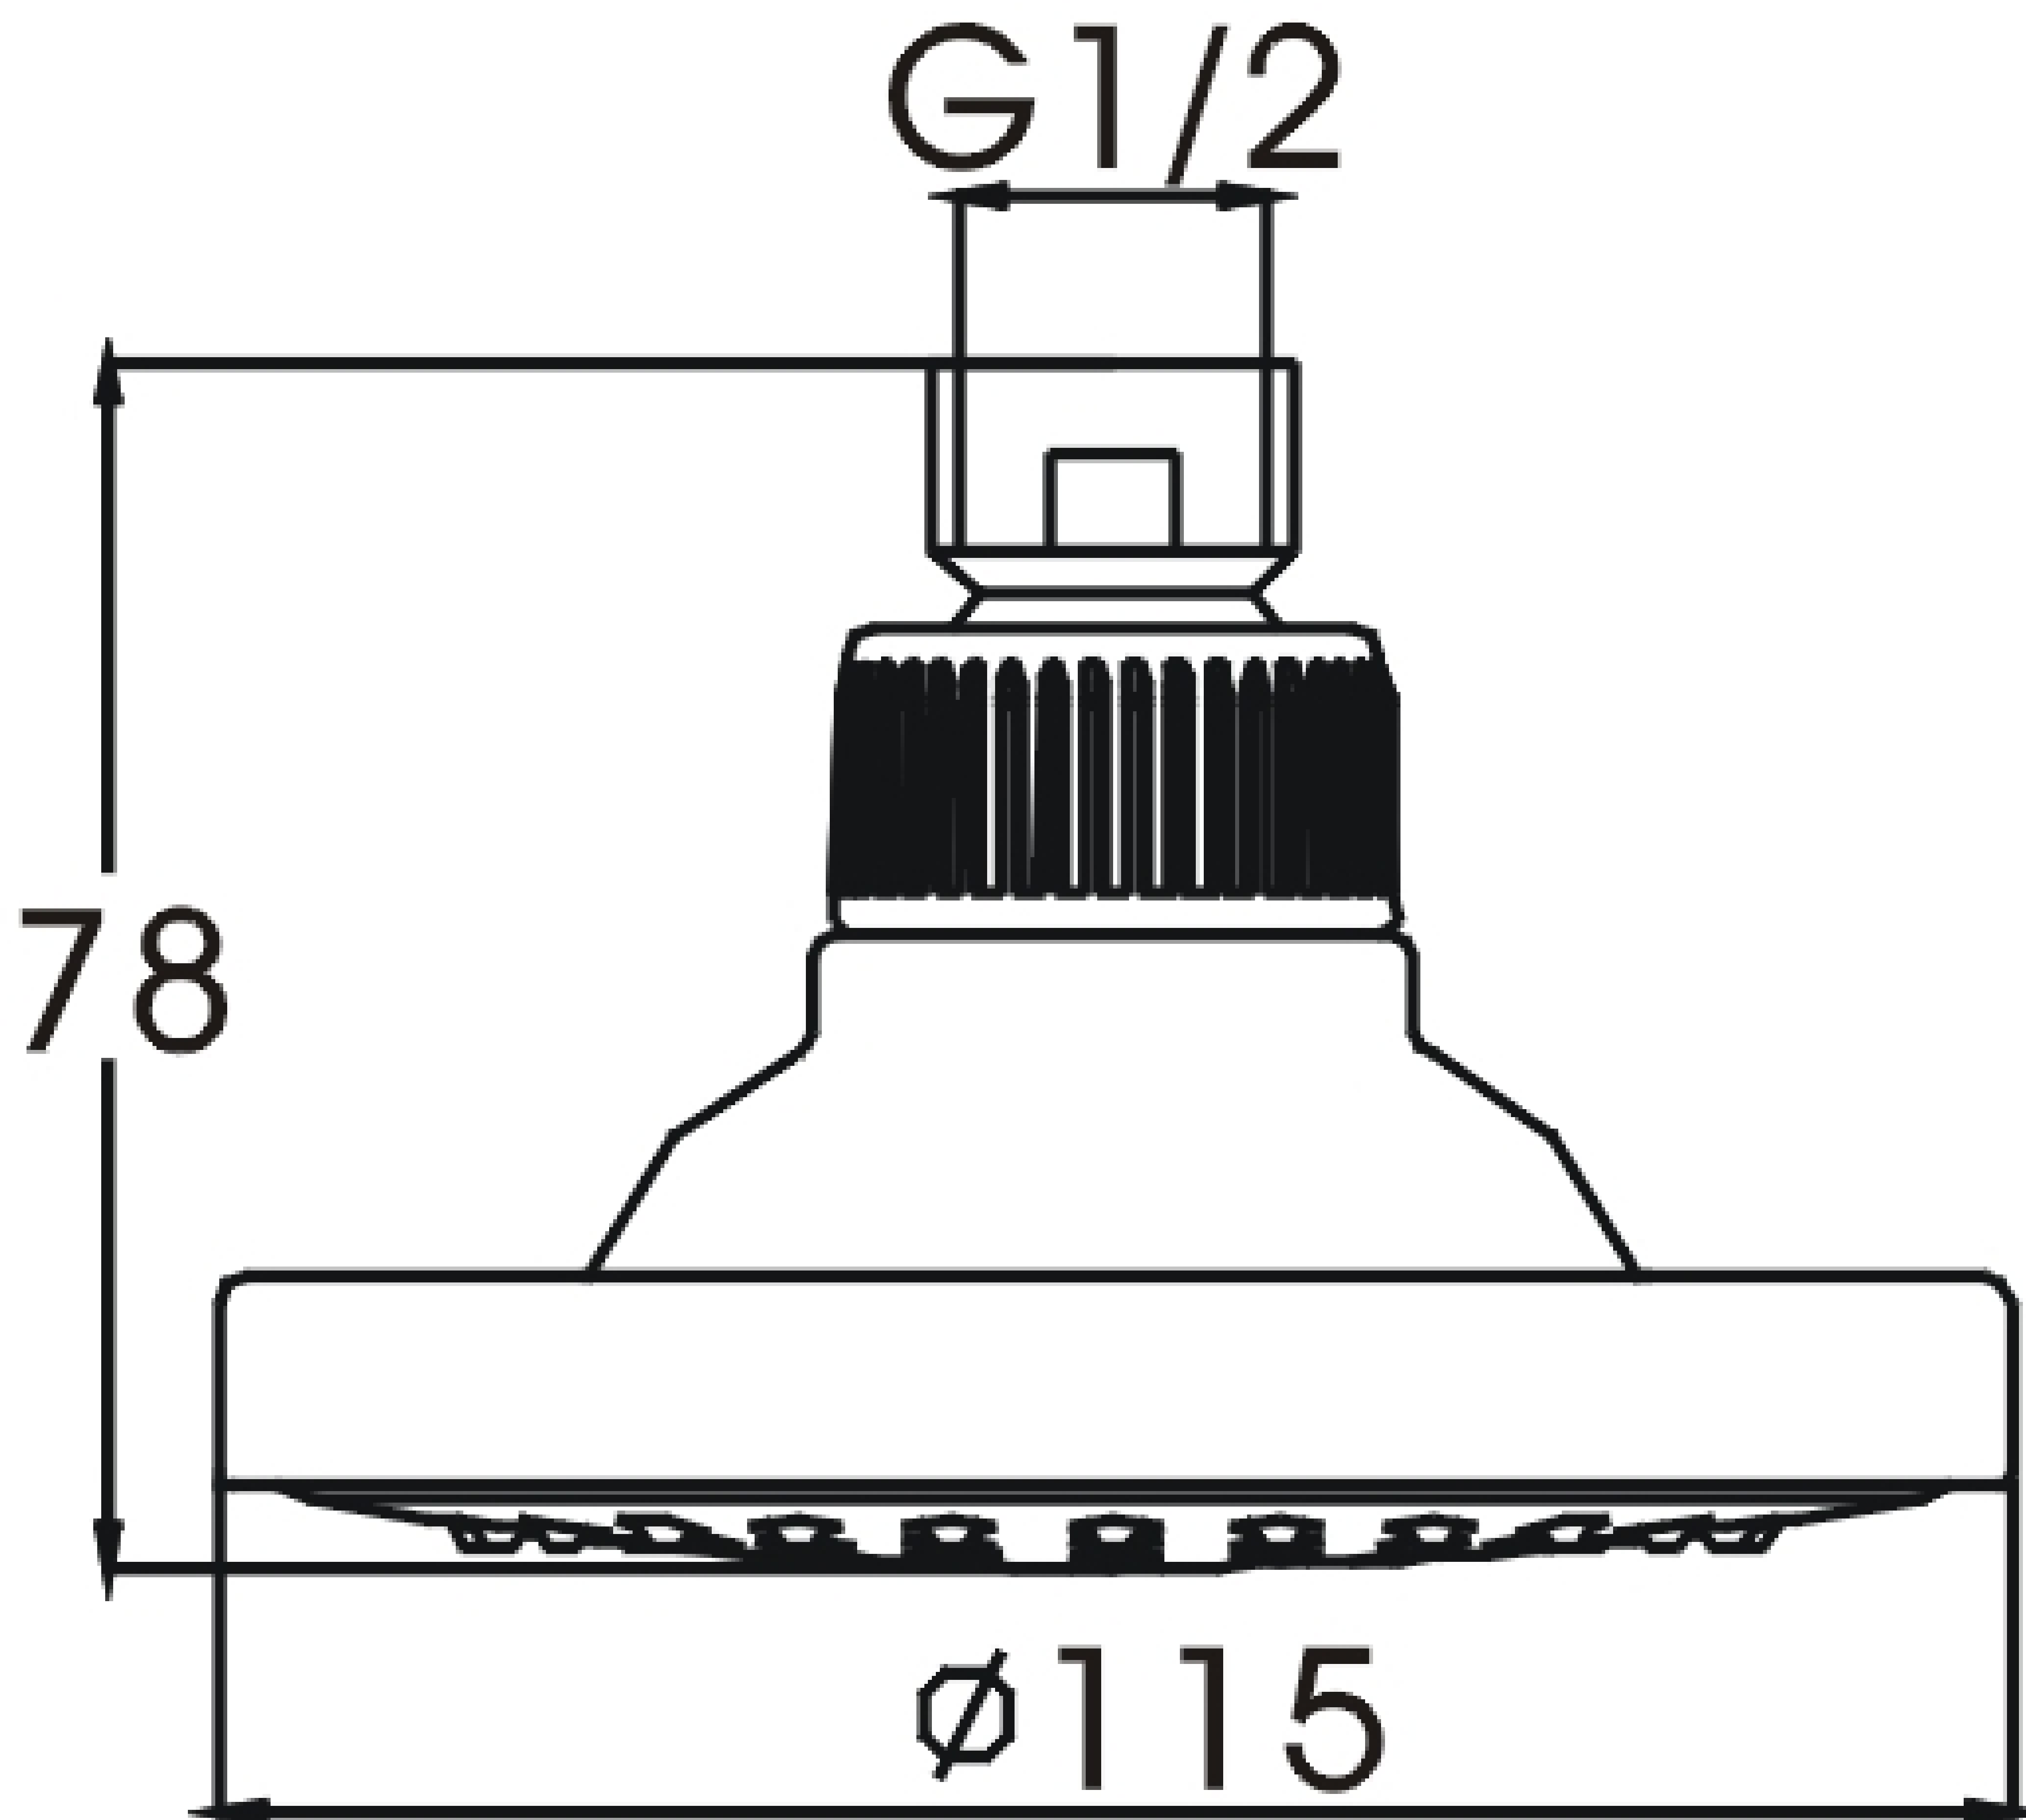

# Abs Head Shower

Product Code : 1155

Technical Drawing

All dimension are in mm